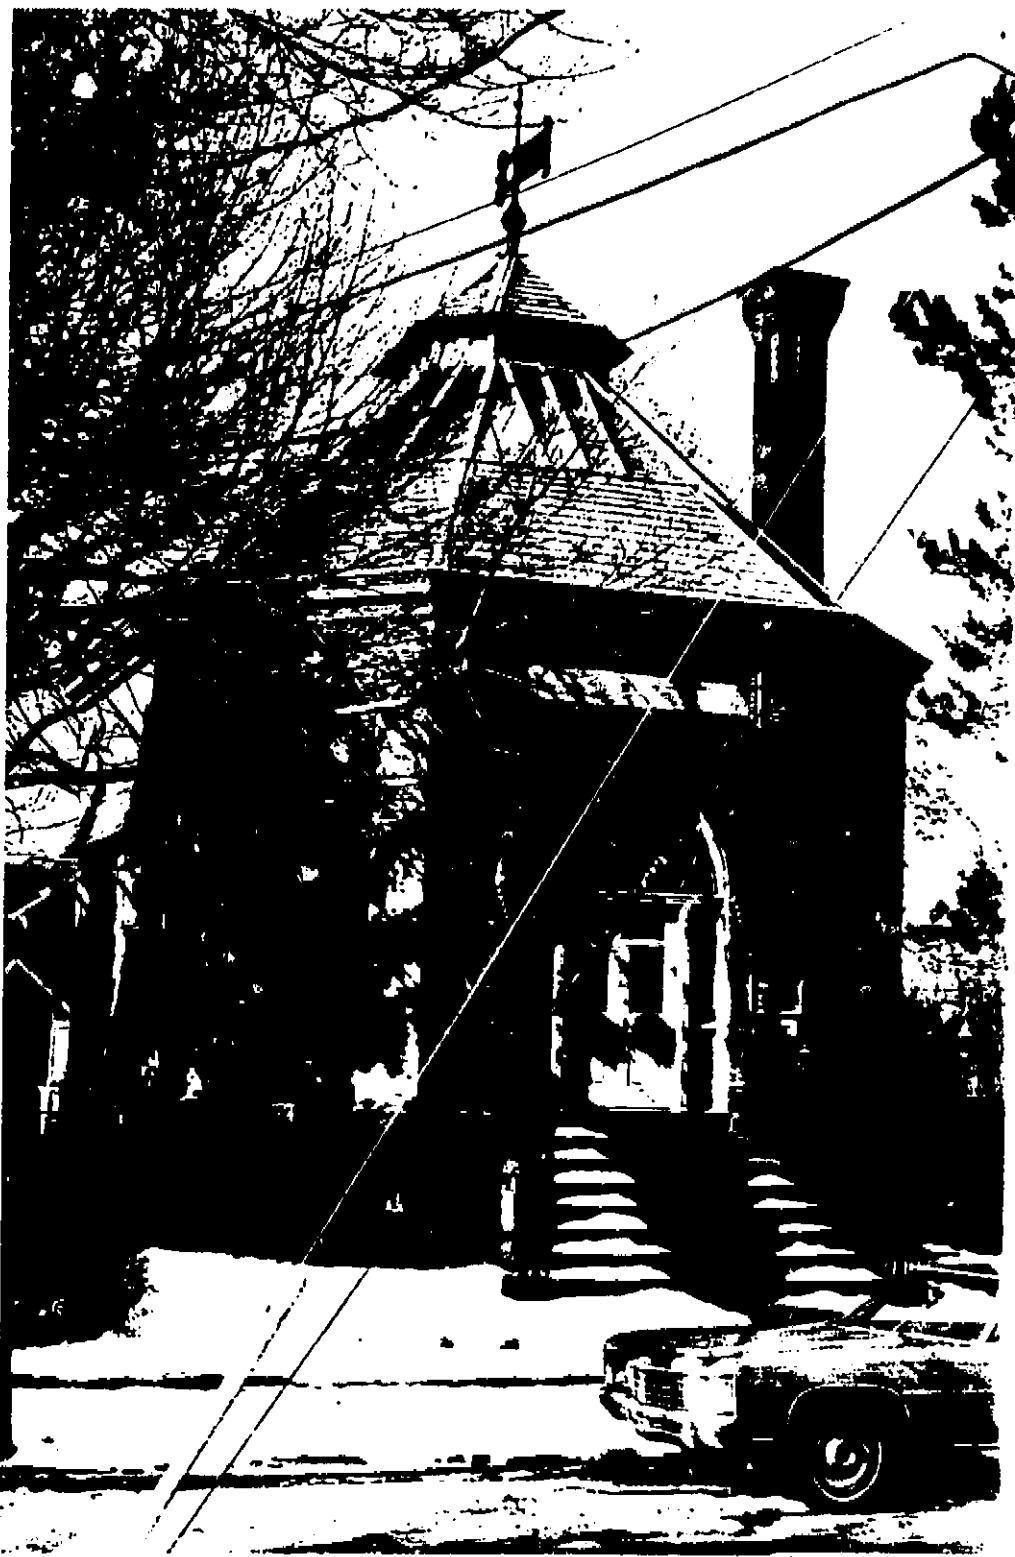

N. 349. 13C
NEW CASTLE LIBRARY
38 E. THIRD ST.