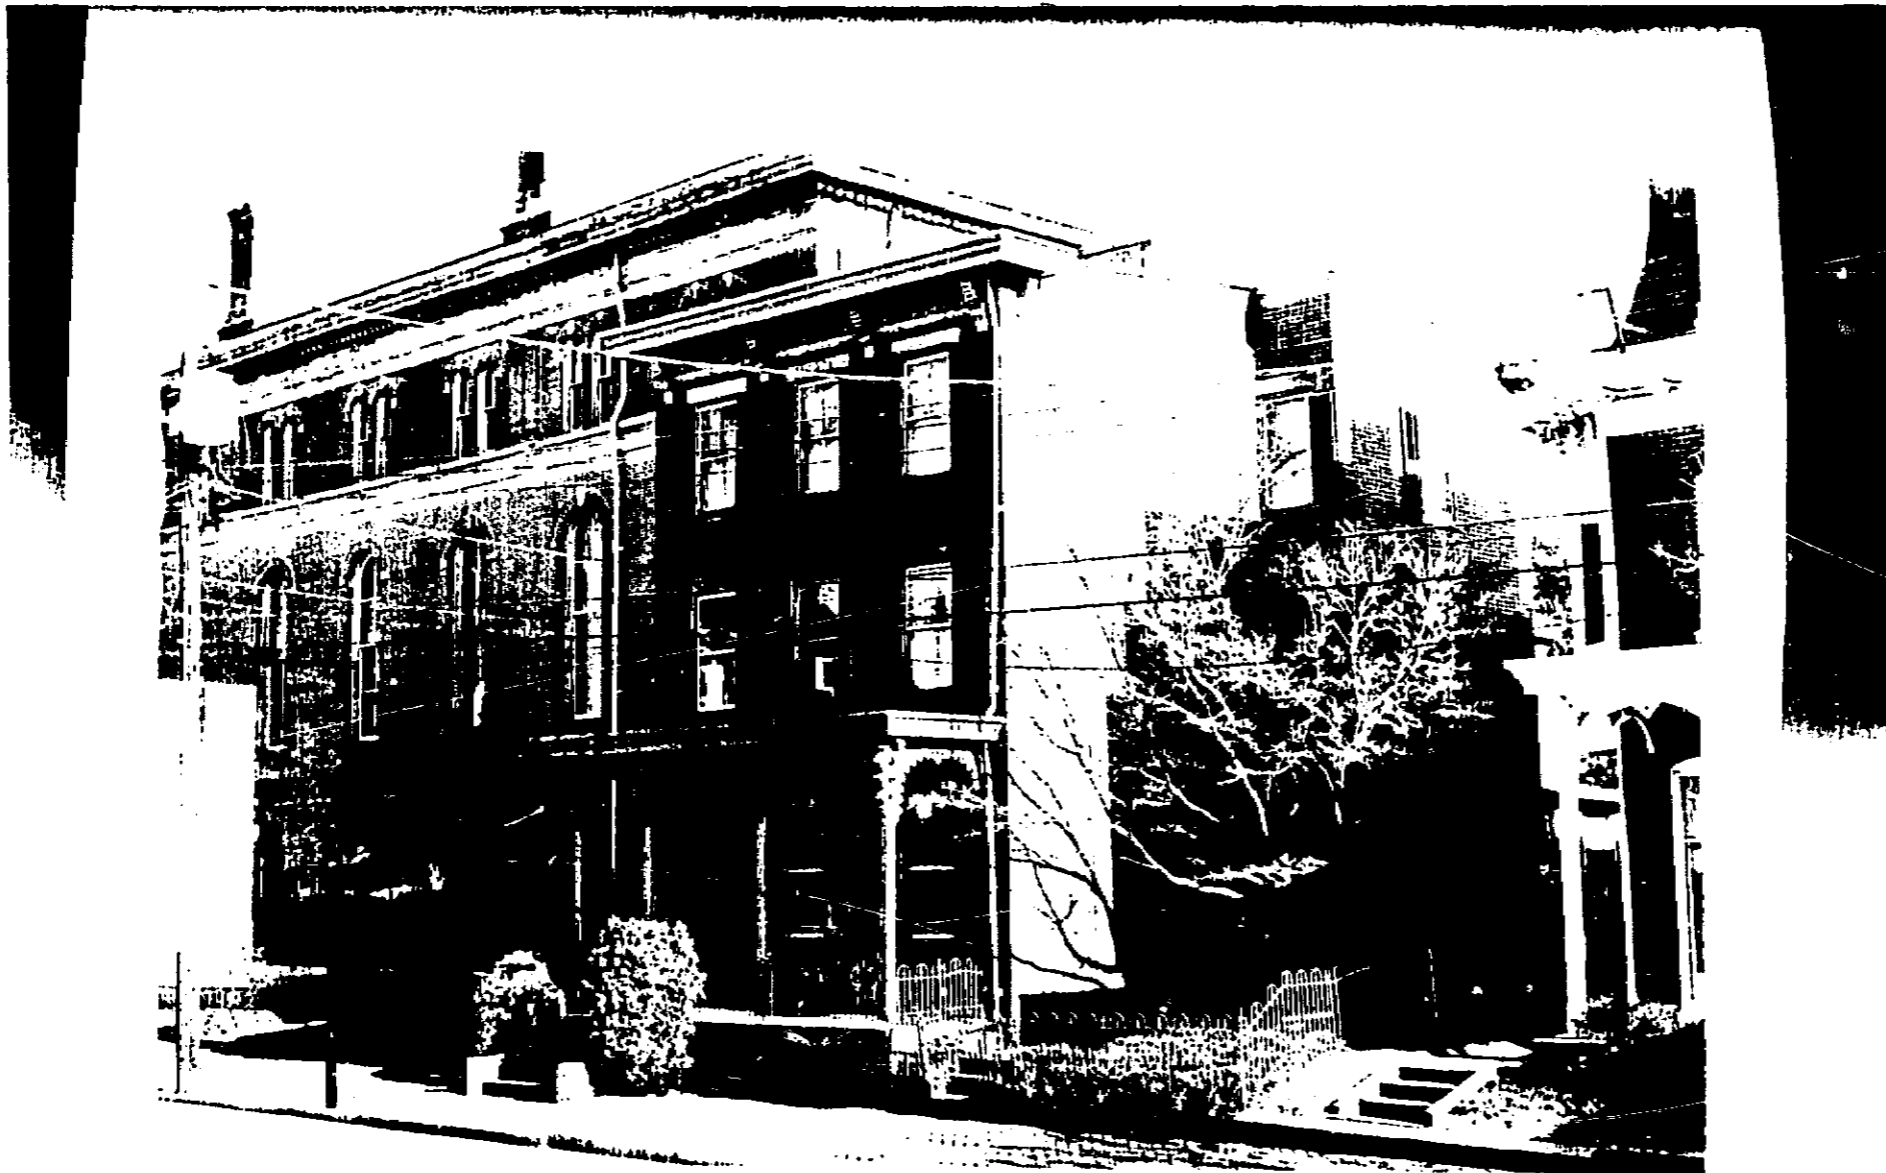

Photographer: VALERIE COBURN

Date: FEBRUARY 1984

Location of Negative: BUREAU OF ARCHAEOLOGY  
AND HISTORIC PRESERVATION, DALLAS, TX

Description:

JOHN E. V. PLATT HOUSE  
VIEW FROM WEST

Photograph Number: 46 OF 84