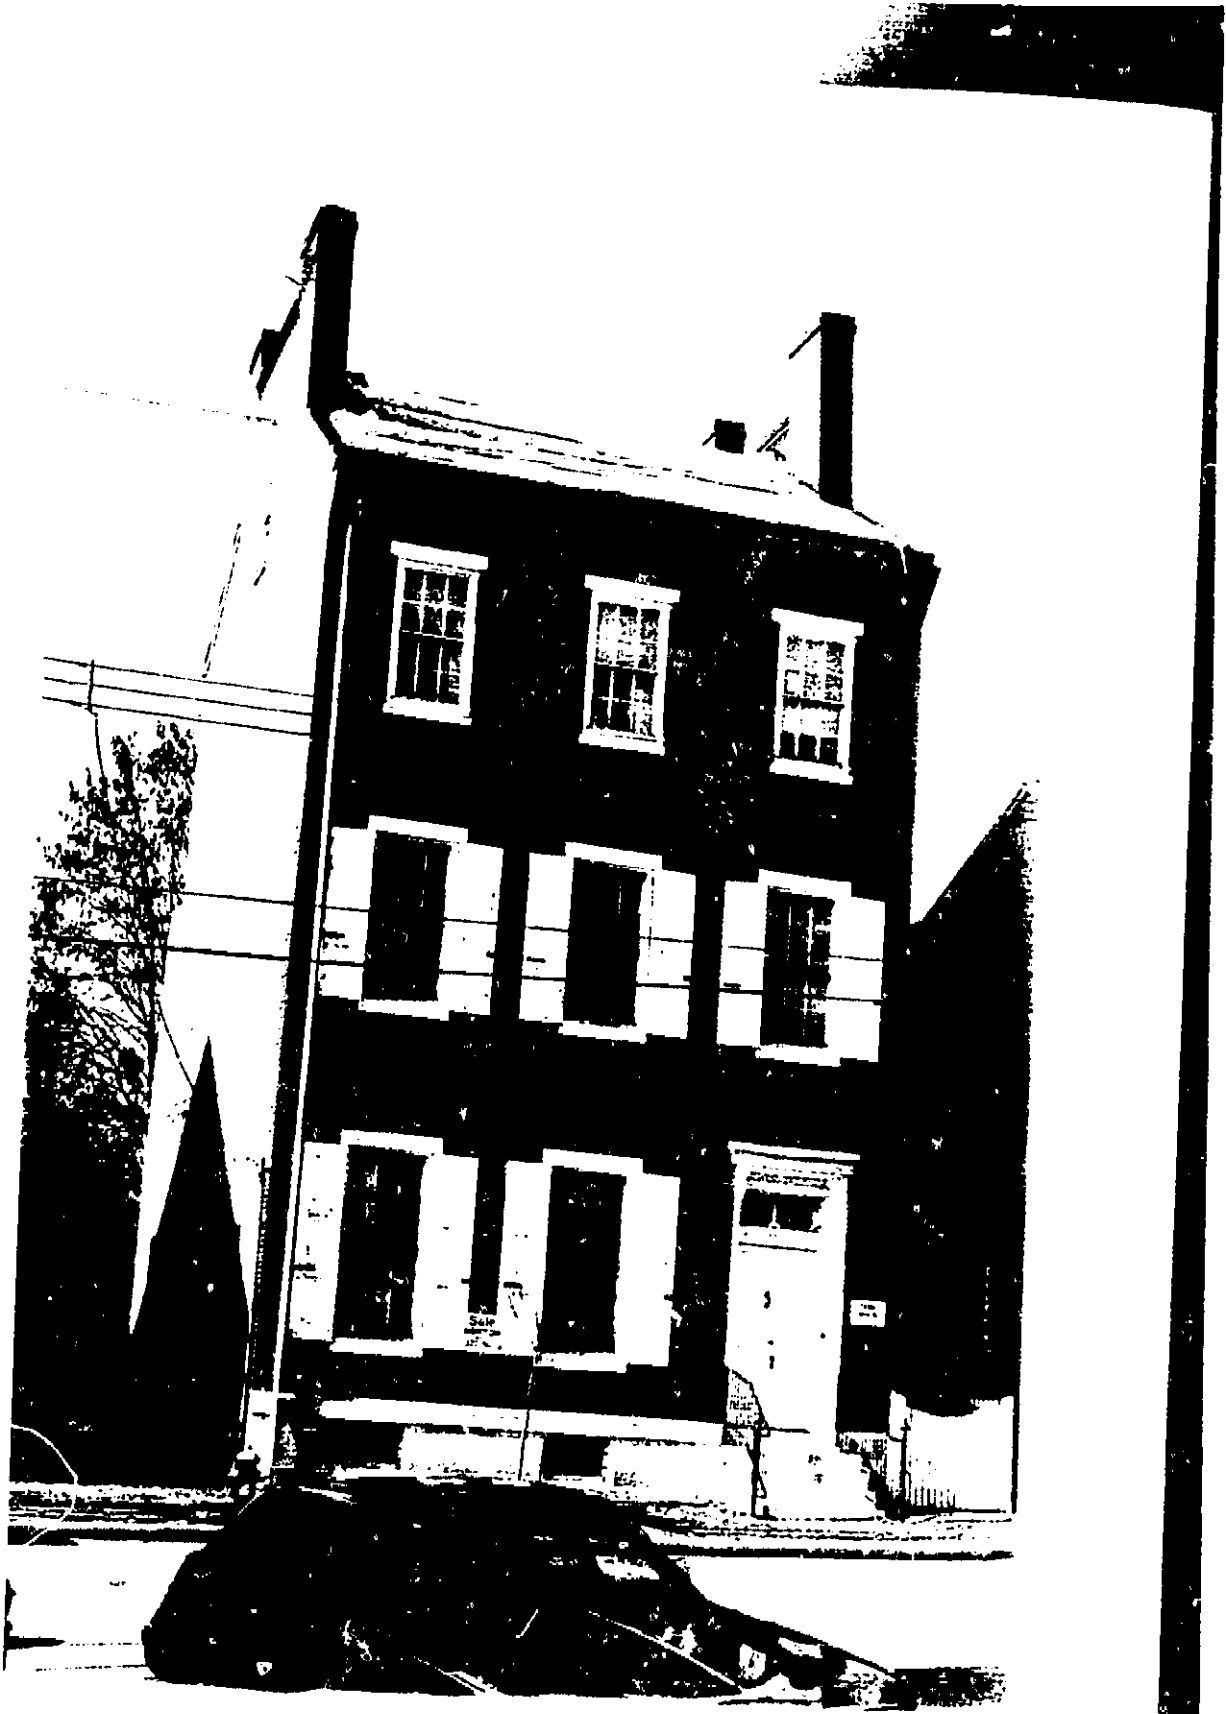

N-349 249
TERRY HOUSE
130 DE LAURENCE ST