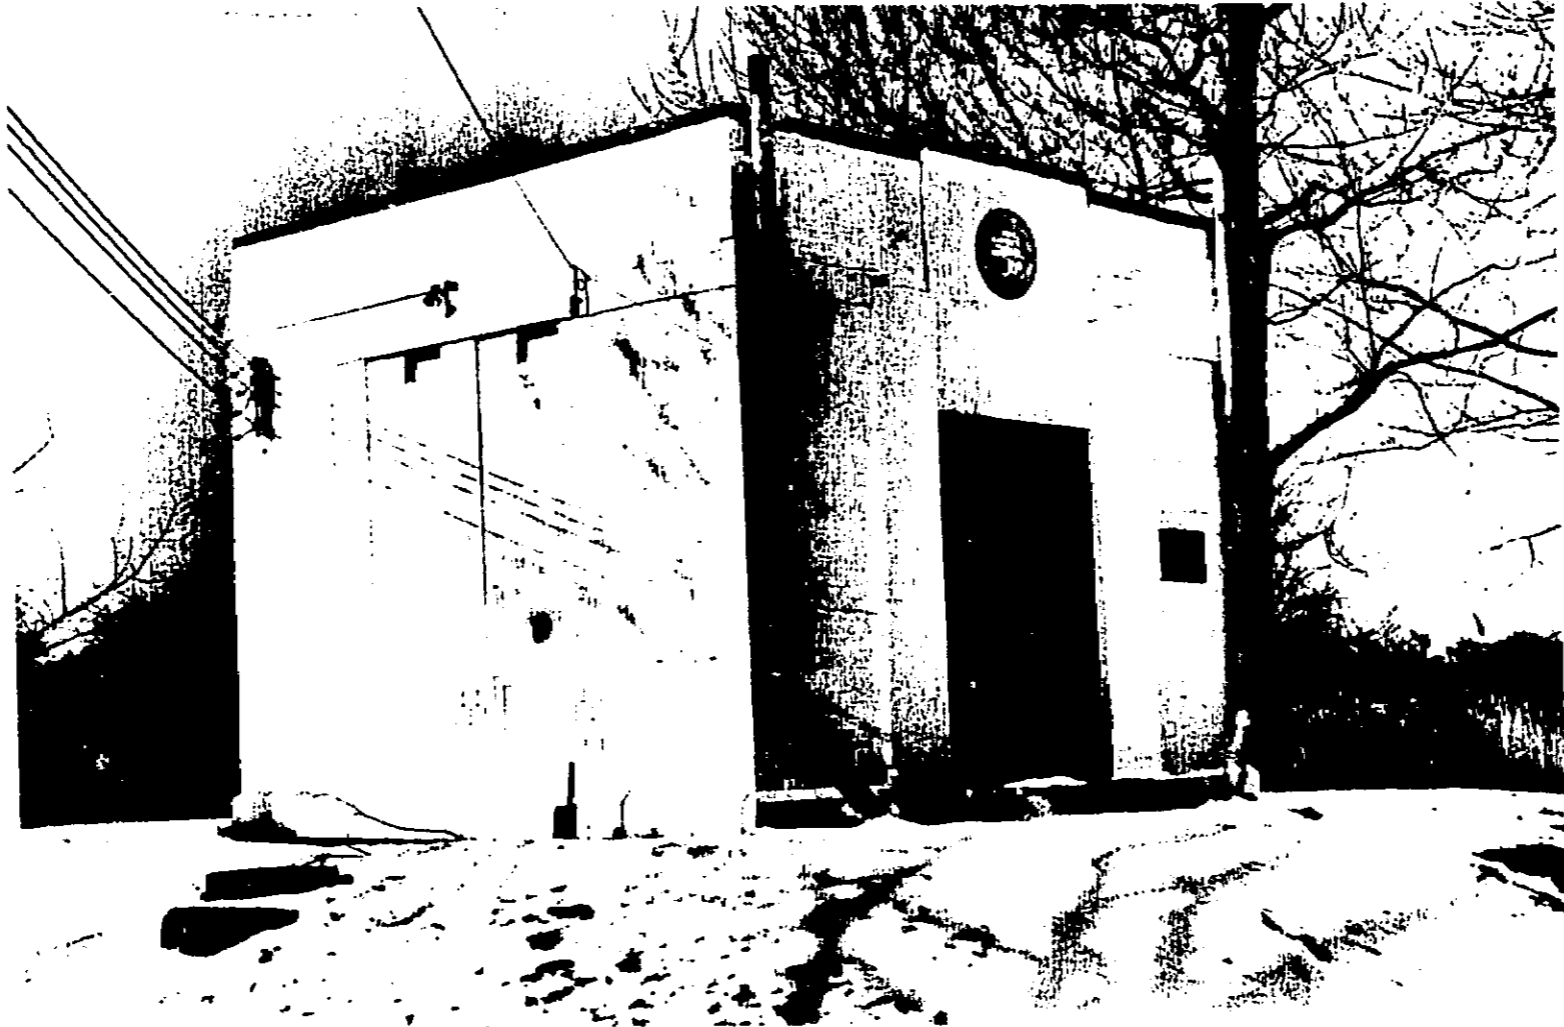

Date: FEBRUARY 1984

Location of Negatives: BUREAU OF ARCHEOLOGY  
AND HISTORIC PRESERVATION, DOVER, DE

Object Name:

PUMP HOUSE

VIEW FROM SOUTH

Photograph Number: 81 of 84

N- 349.546  
PUMP HOUSE  
EAST 2ND ST.