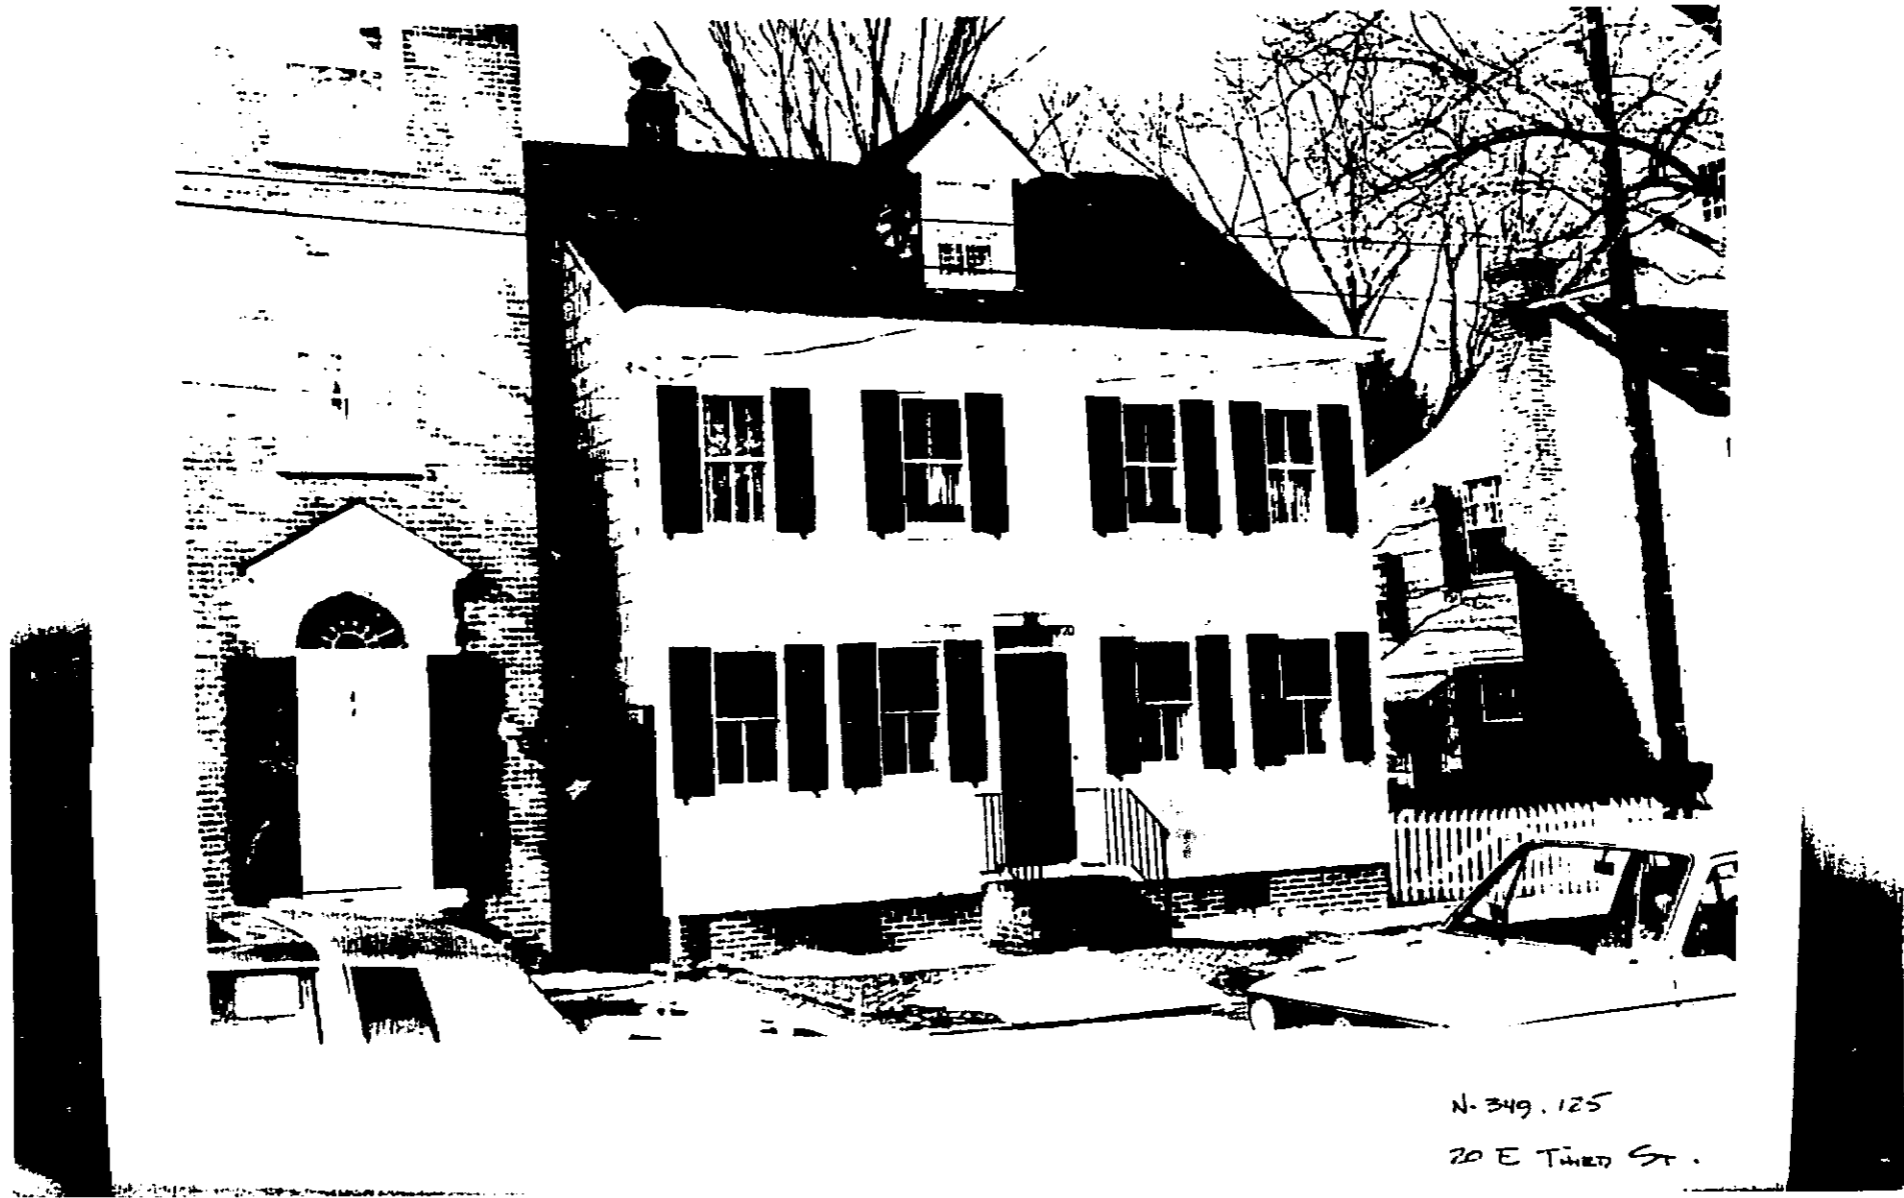

N-349.125

20 E THIRD ST.