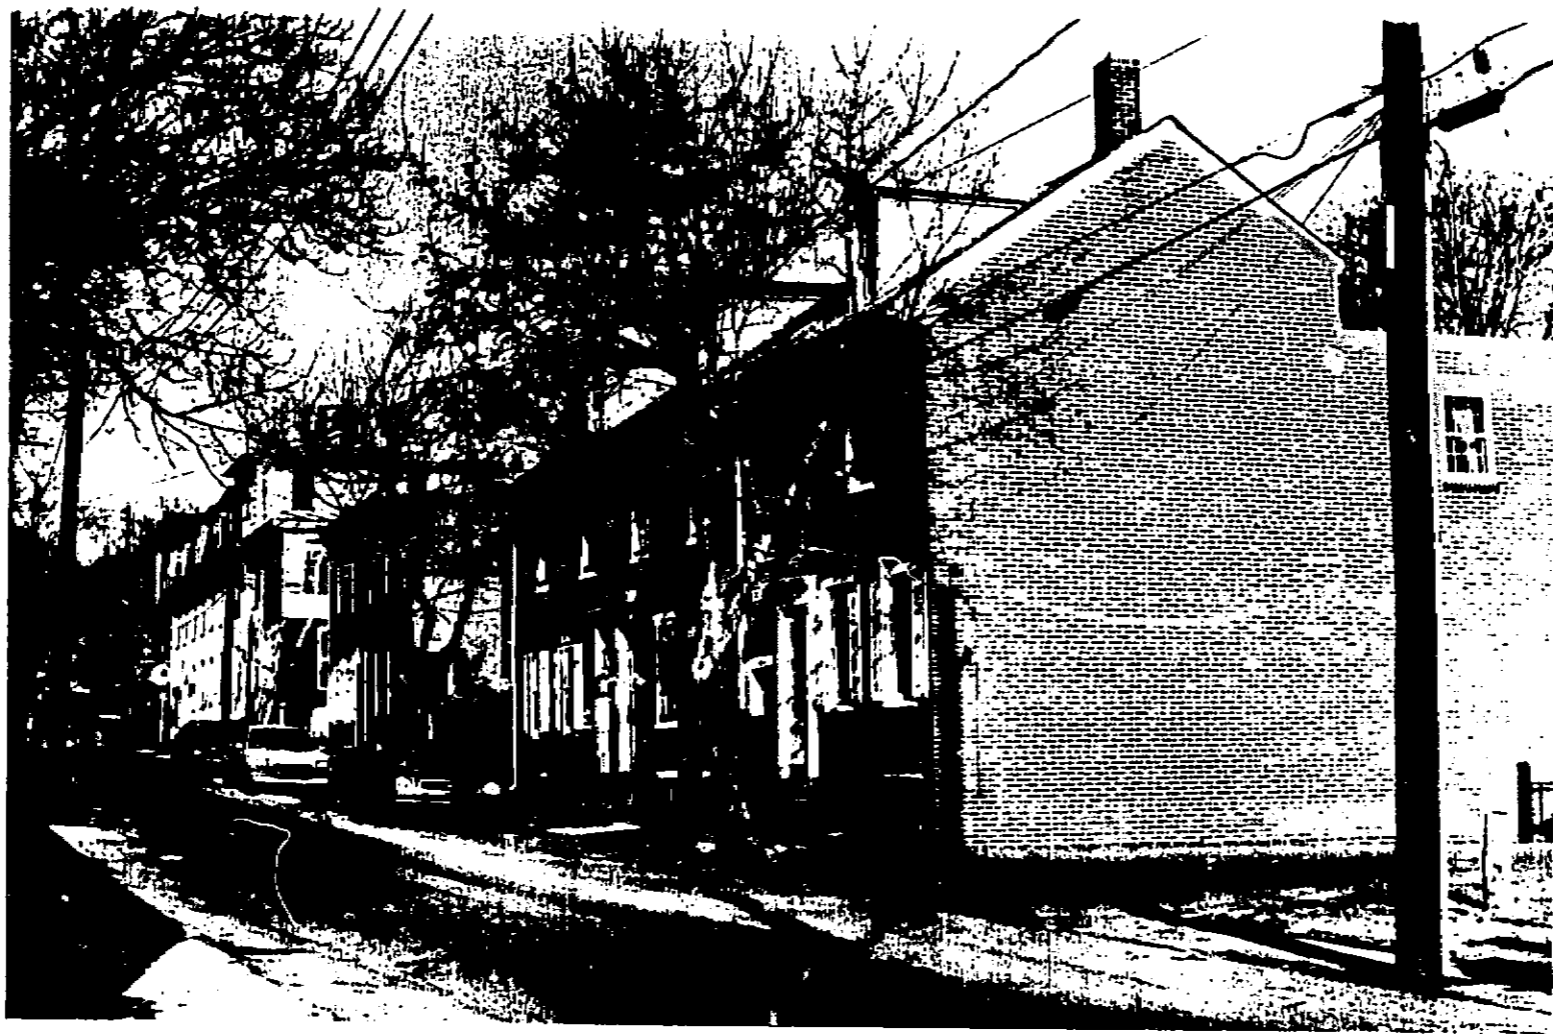

N. 349. 160
23 W. 3RD ST.