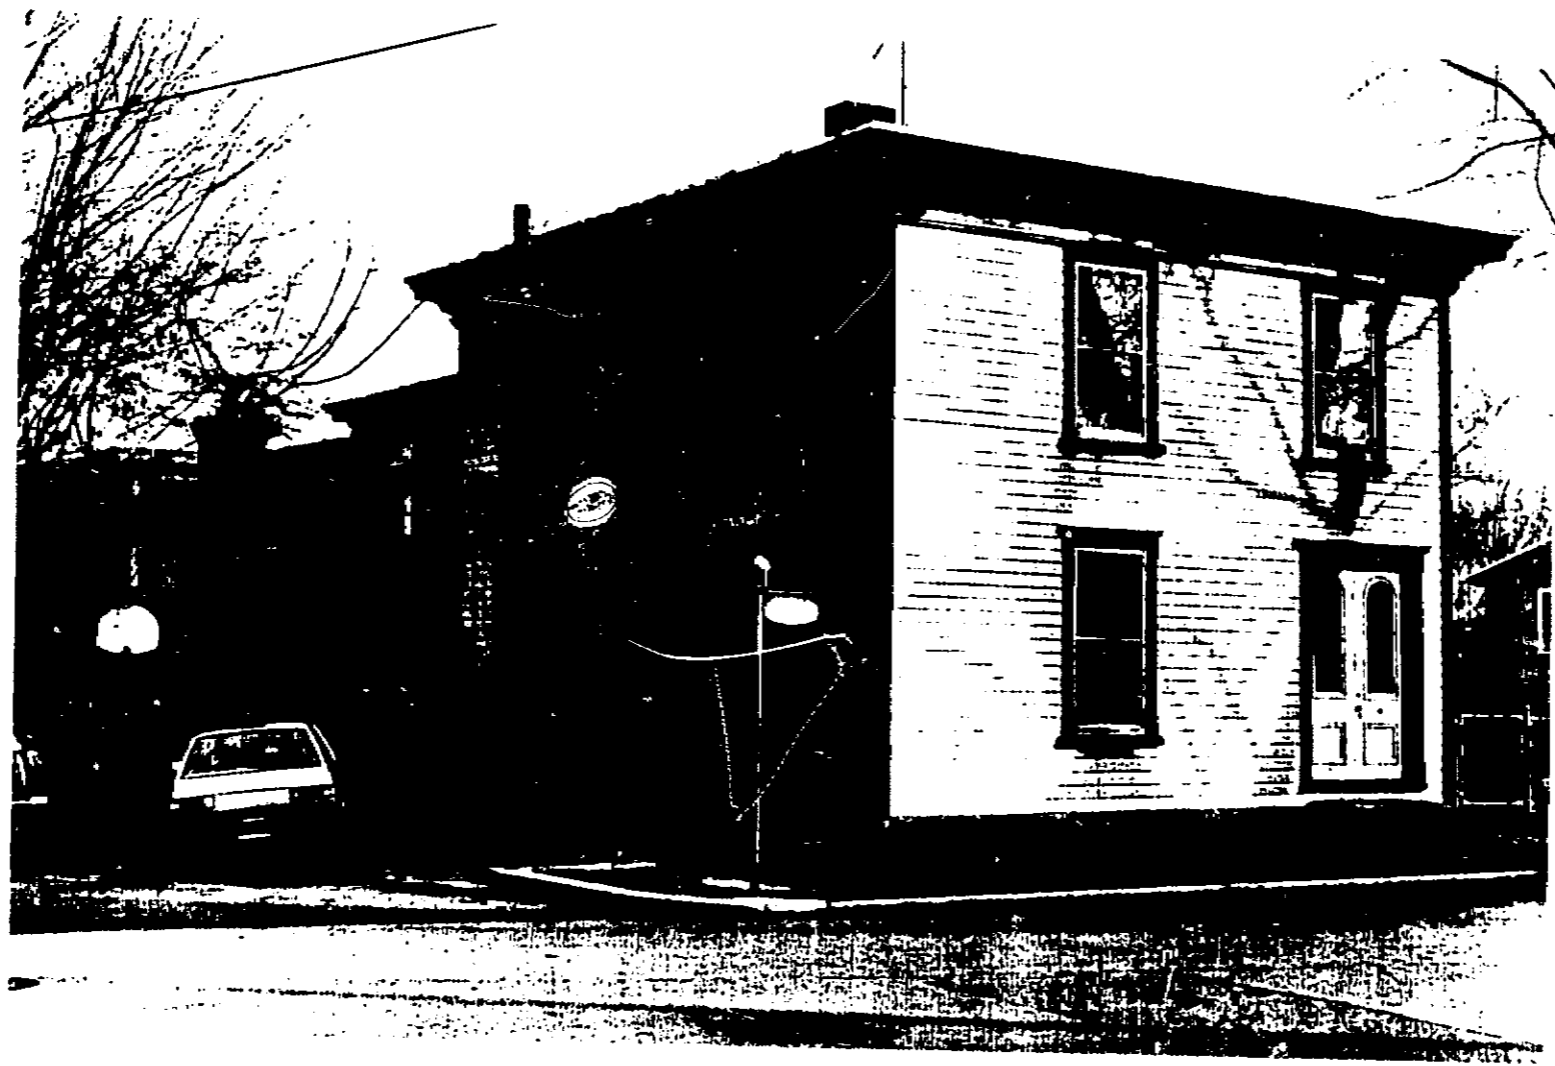

N-349.420
18A LIGHT HOUSE
227 CHESTNUT ST.