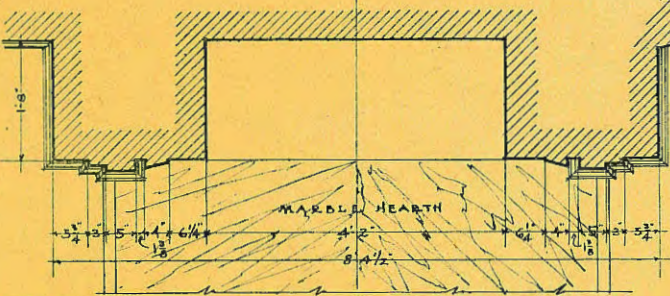

These Drawings are reproduced

DETAIL "D" - MANTEL.

NOTE
ALL DETAILS ON THIS
SHEET ARE DRAWN
ONE HALF FULL SIZE

DETAIL "B" MANTEL
ALSO DETAIL "C"

DETAIL "A" MANTEL

3" MEAS. T DRAWN - KENNETH CLARK 2 1/2"

GEORGE READ HOUSE
D E L A W A R E

and exactly at the scale marked

DOOR TO HALL
SCALE 3/8" = 1'-0"

NOTE - LETTERS IN DOTTED AREAS REFER TO DETAILS ON DETAIL SHEET

MANTEL
SCALE 3/8" = 1'-0"

RECEPTION ROOM

SOUTH WALL
SCALE 1/8" = 1'-0"

WEST WALL
SCALE 1/8" = 1'-0"

NORTH WALL
SCALE 1/8" = 1'-0"

EAST WALL
SCALE 1/8" = 1'-0"

MEAS. & DRAWN - KENNETH CLARK

THE GEORGE READ HOUSE
NEW CASTLE - DELAWARE

Drawing reproduced exactly at the scale marked