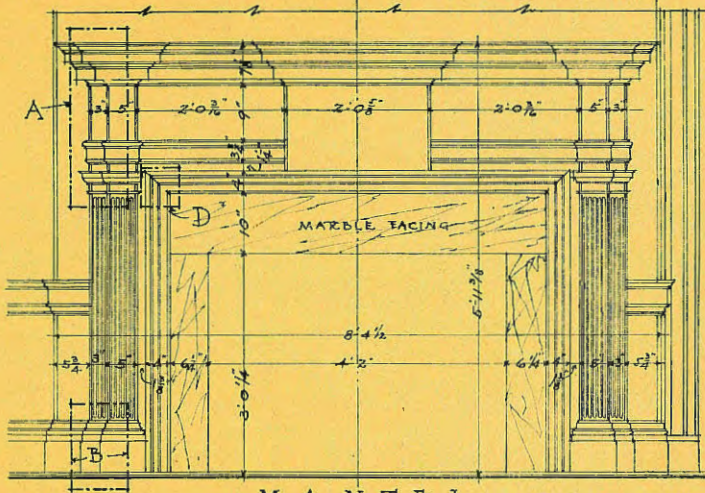

These Drawings are reproduced

DETAIL "D" - MANTEL.

NOTE
ALL DETAILS ON THIS
SHEET ARE DRAWN
ONE HALF FULL SIZE

DETAIL "B" MANTEL
ALSO DETAIL "C"

DETAIL "A" MANTEL

3" MEAS. T DRAWN - KENNETH CLARK 2 1/2"

GEORGE READ HOUSE
D E L A W A R E

and exactly at the scale marked

DOOR TO HALL
SCALE 3/8" = 1'-0"

NOTE - LETTERS IN DOTTED AREAS REFER TO DETAILS ON DETAIL SHEET

MANTEL
SCALE 3/8" = 1'-0"

RECEPTION ROOM

SOUTH WALL
SCALE 1/8" = 1'-0"

WEST WALL
SCALE 1/8" = 1'-0"

NORTH WALL
SCALE 1/8" = 1'-0"

EAST WALL
SCALE 1/8" = 1'-0"

MEAS. & DRAWN - KENNETH CLARK

THE GEORGE READ HOUSE
NEW CASTLE - DELAWARE

Drawing reproduced exactly at the scale marked