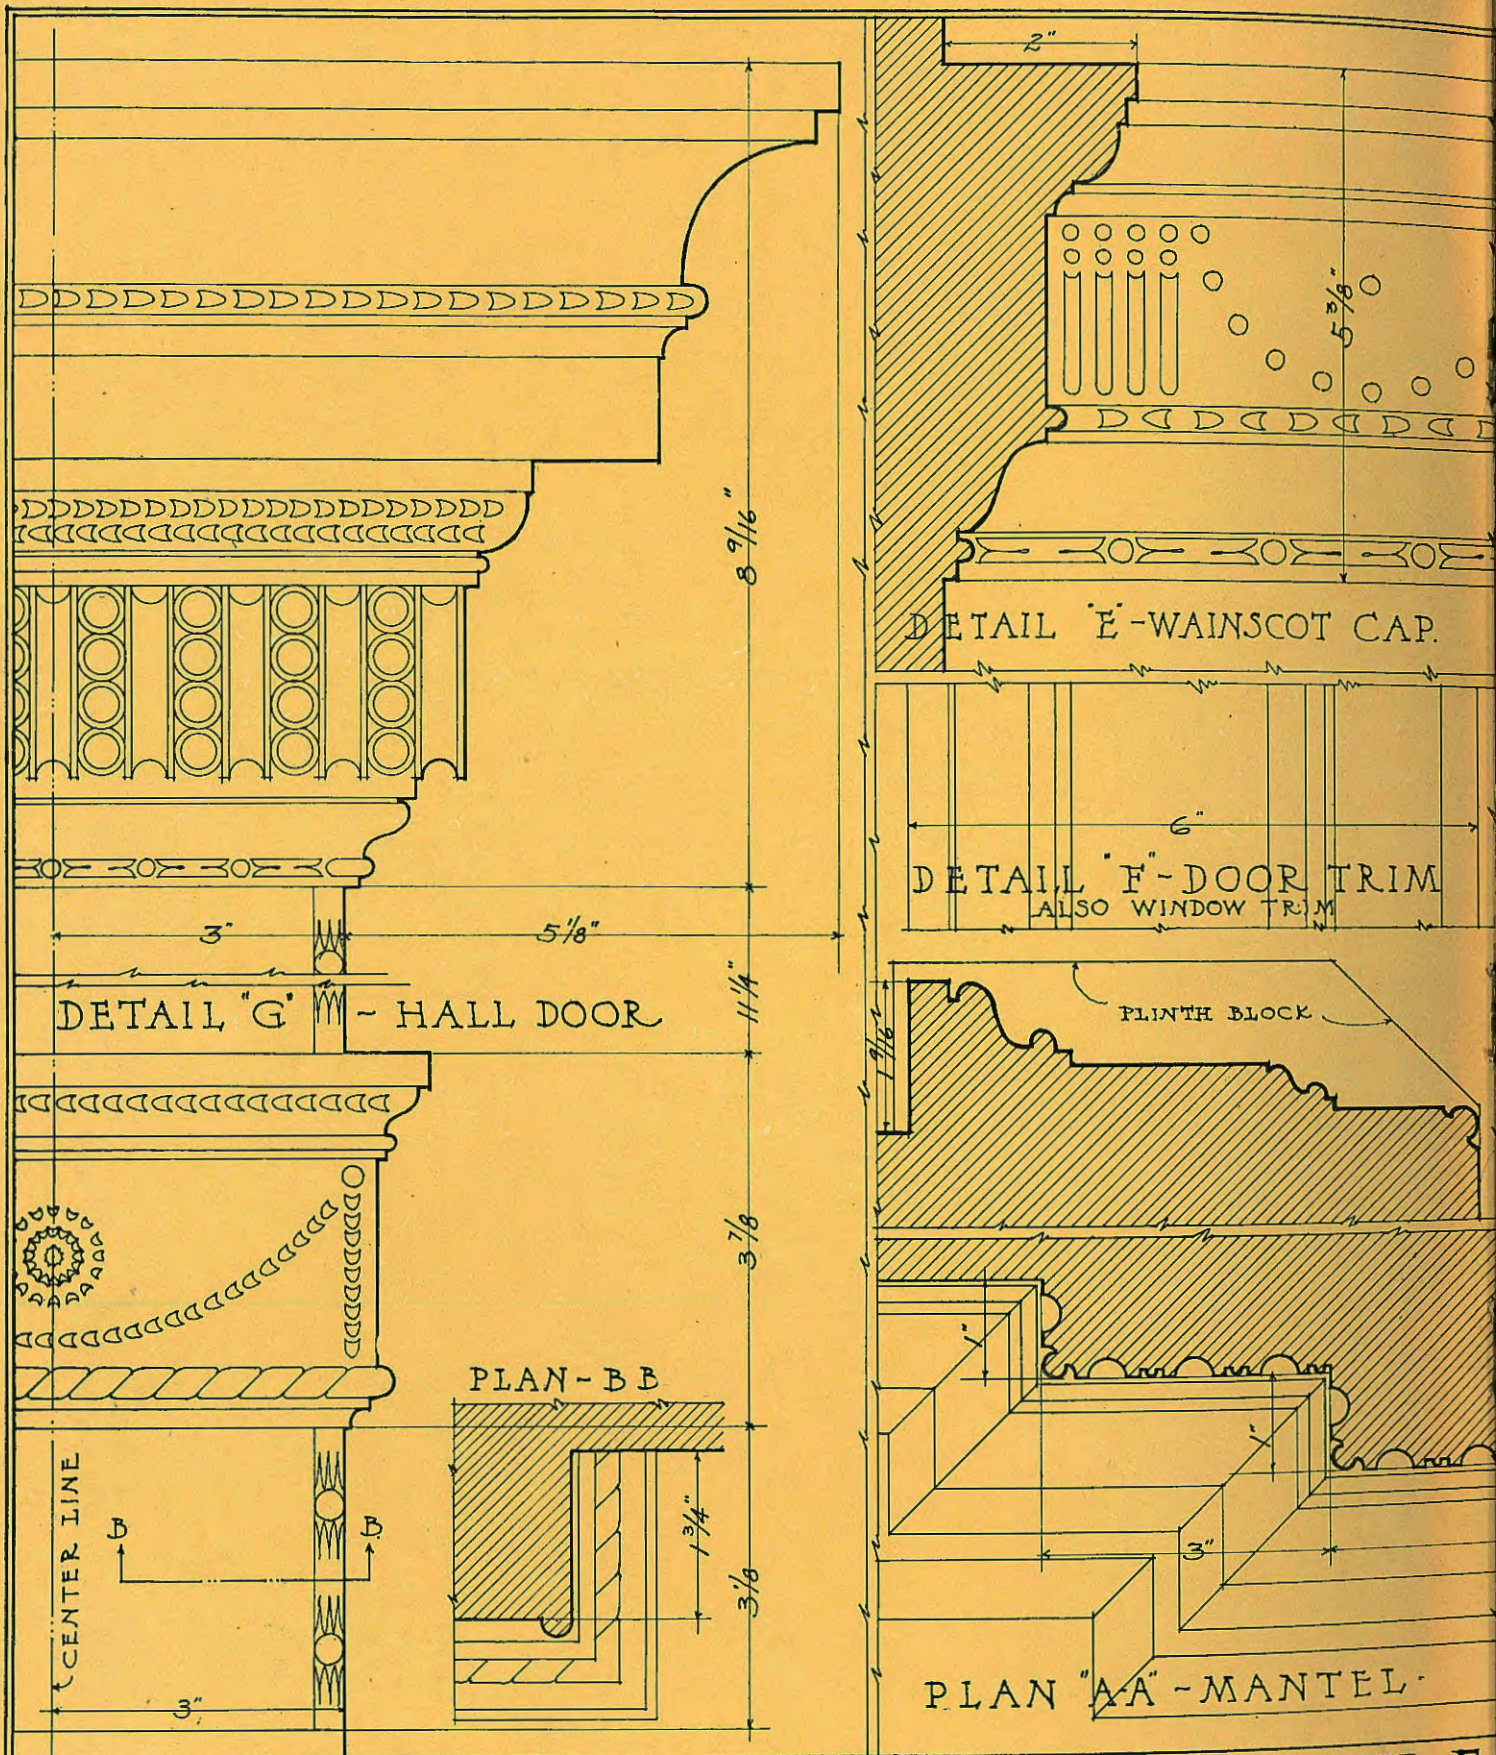

The WHITE PINE SERIES of
EARLY AMERICAN DOCUMENTS

With MEASURED DRAWINGS from
The George F. Lindsay Collection

Reception Room of
THE GEORGE READ, II HOUSE
NEW CASTLE, DELAWARE

MANTEL IN RECEPTION ROOM

RECEPTION ROOM - THE
NEW CASTLE

These Drawings are reproduced

DETAIL "D" - MANTEL.

NOTE
ALL DETAILS ON THIS
SHEET ARE DRAWN
ONE HALF FULL SIZE

DETAIL "B" MANTEL
ALSO DETAIL "C"

DETAIL "A" MANTEL

3" MEAS. T DRAWN - KENNETH CLARK 2 1/2"

GEORGE READ HOUSE
D E L A W A R E

NORTH WALL
SCALE 1/8" = 1'-0"

EAST WALL
SCALE 1/8" = 1'-0"

MEAS. & DRAWN - KENNETH CLARK

THE GEORGE READ HOUSE
NEW CASTLE - DELAWARE

Drawing reproduced exactly at the scale marked