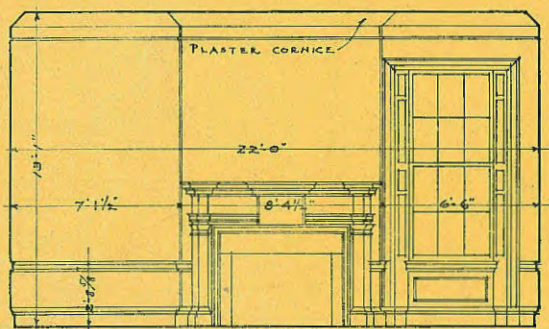

and exactly at the scale marked

DOOR TO HALL
SCALE 3/8" = 1'-0"

NOTE - LETTERS IN DOTTED AREAS REFER TO DETAILS ON DETAIL SHEET

MANTEL
SCALE 3/8" = 1'-0"

RECEPTION ROOM

SOUTH WALL
SCALE 1/8" = 1'-0"

WEST WALL
SCALE 1/8" = 1'-0"

NORTH WALL
SCALE 1/8" = 1'-0"

EAST WALL
SCALE 1/8" = 1'-0"

MEAS. & DRAWN - KENNETH CLARK

THE GEORGE READ HOUSE
NEW CASTLE - DELAWARE

Drawing reproduced exactly at the scale marked