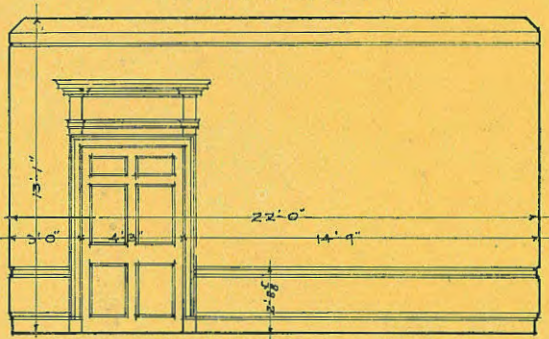

and exactly at the scale marked

DOOR TO HALL
SCALE 3/8" = 1'-0"

NOTE - LETTERS IN DOTTED AREAS REFER TO DETAILS ON DETAIL SHEET

MANTEL
SCALE 3/8" = 1'-0"

RECEPTION ROOM

SOUTH WALL
SCALE 1/8" = 1'-0"

WEST WALL
SCALE 1/8" = 1'-0"

NORTH WALL
SCALE 1/8" = 1'-0"

EAST WALL
SCALE 1/8" = 1'-0"

MEAS. & DRAWN - KENNETH CLARK

THE GEORGE READ HOUSE
NEW CASTLE - DELAWARE

Drawing reproduced exactly at the scale marked