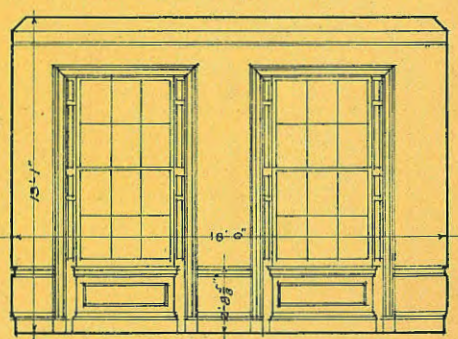

and exactly at the scale marked

DOOR TO HALL
SCALE 3/8" = 1'-0"

NOTE - LETTERS IN DOTTED AREAS REFER TO DETAILS ON DETAIL SHEET

MANTEL
SCALE 3/8" = 1'-0"

RECEPTION ROOM

SOUTH WALL
SCALE 1/8" = 1'-0"

WEST WALL
SCALE 1/8" = 1'-0"

NORTH WALL
SCALE 1/8" = 1'-0"

EAST WALL
SCALE 1/8" = 1'-0"

MEAS. & DRAWN - KENNETH CLARK

THE GEORGE READ HOUSE
NEW CASTLE - DELAWARE

Drawing reproduced exactly at the scale marked