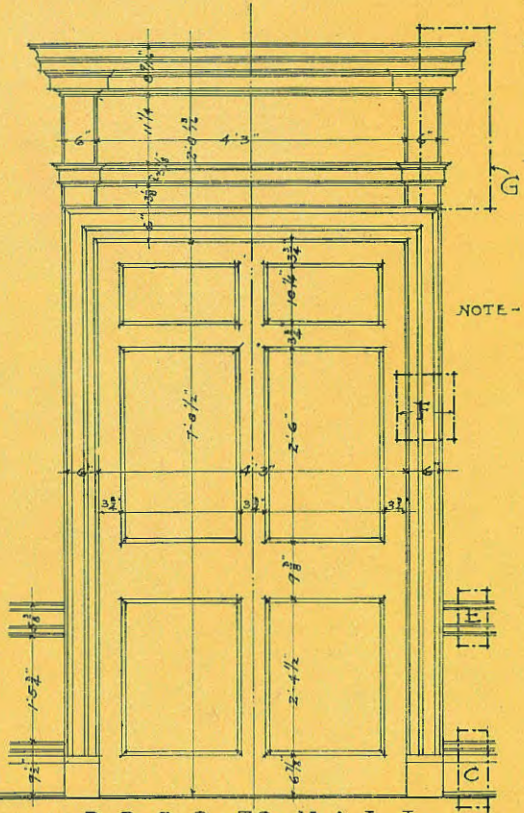

The WHITE PINE SERIES of
EARLY AMERICAN DOCUMENTS

With MEASURED DRAWINGS from
The George F. Lindsay Collection

Reception Room of
THE GEORGE READ, II HOUSE
NEW CASTLE, DELAWARE

MANTEL IN RECEPTION ROOM

RECEPTION ROOM - THE
NEW CASTLE

These Drawings are reproduced

DETAIL "D" - MANTEL.

NOTE
ALL DETAILS ON THIS
SHEET ARE DRAWN
ONE HALF FULL SIZE

DETAIL "B" MANTEL
ALSO DETAIL "C"

DETAIL "A" MANTEL

3" MEAS. T DRAWN - KENNETH CLARK 2 1/2"

GEORGE READ HOUSE
D E L A W A R E

and exactly at the scale marked

DOOR TO HALL
SCALE 3/8" = 1'-0"

NOTE - LETTERS IN DOTTED AREAS REFER TO DETAILS ON DETAIL SHEET

MANTEL
SCALE 3/8" = 1'-0"

RECEPTION ROOM

SOUTH WALL
SCALE 1/8" = 1'-0"

WEST WALL
SCALE 1/8" = 1'-0"

NORTH WALL
SCALE 1/8" = 1'-0"

EAST WALL
SCALE 1/8" = 1'-0"

MEAS. & DRAWN - KENNETH CLARK

THE GEORGE READ HOUSE
NEW CASTLE - DELAWARE

Drawing reproduced exactly at the scale marked